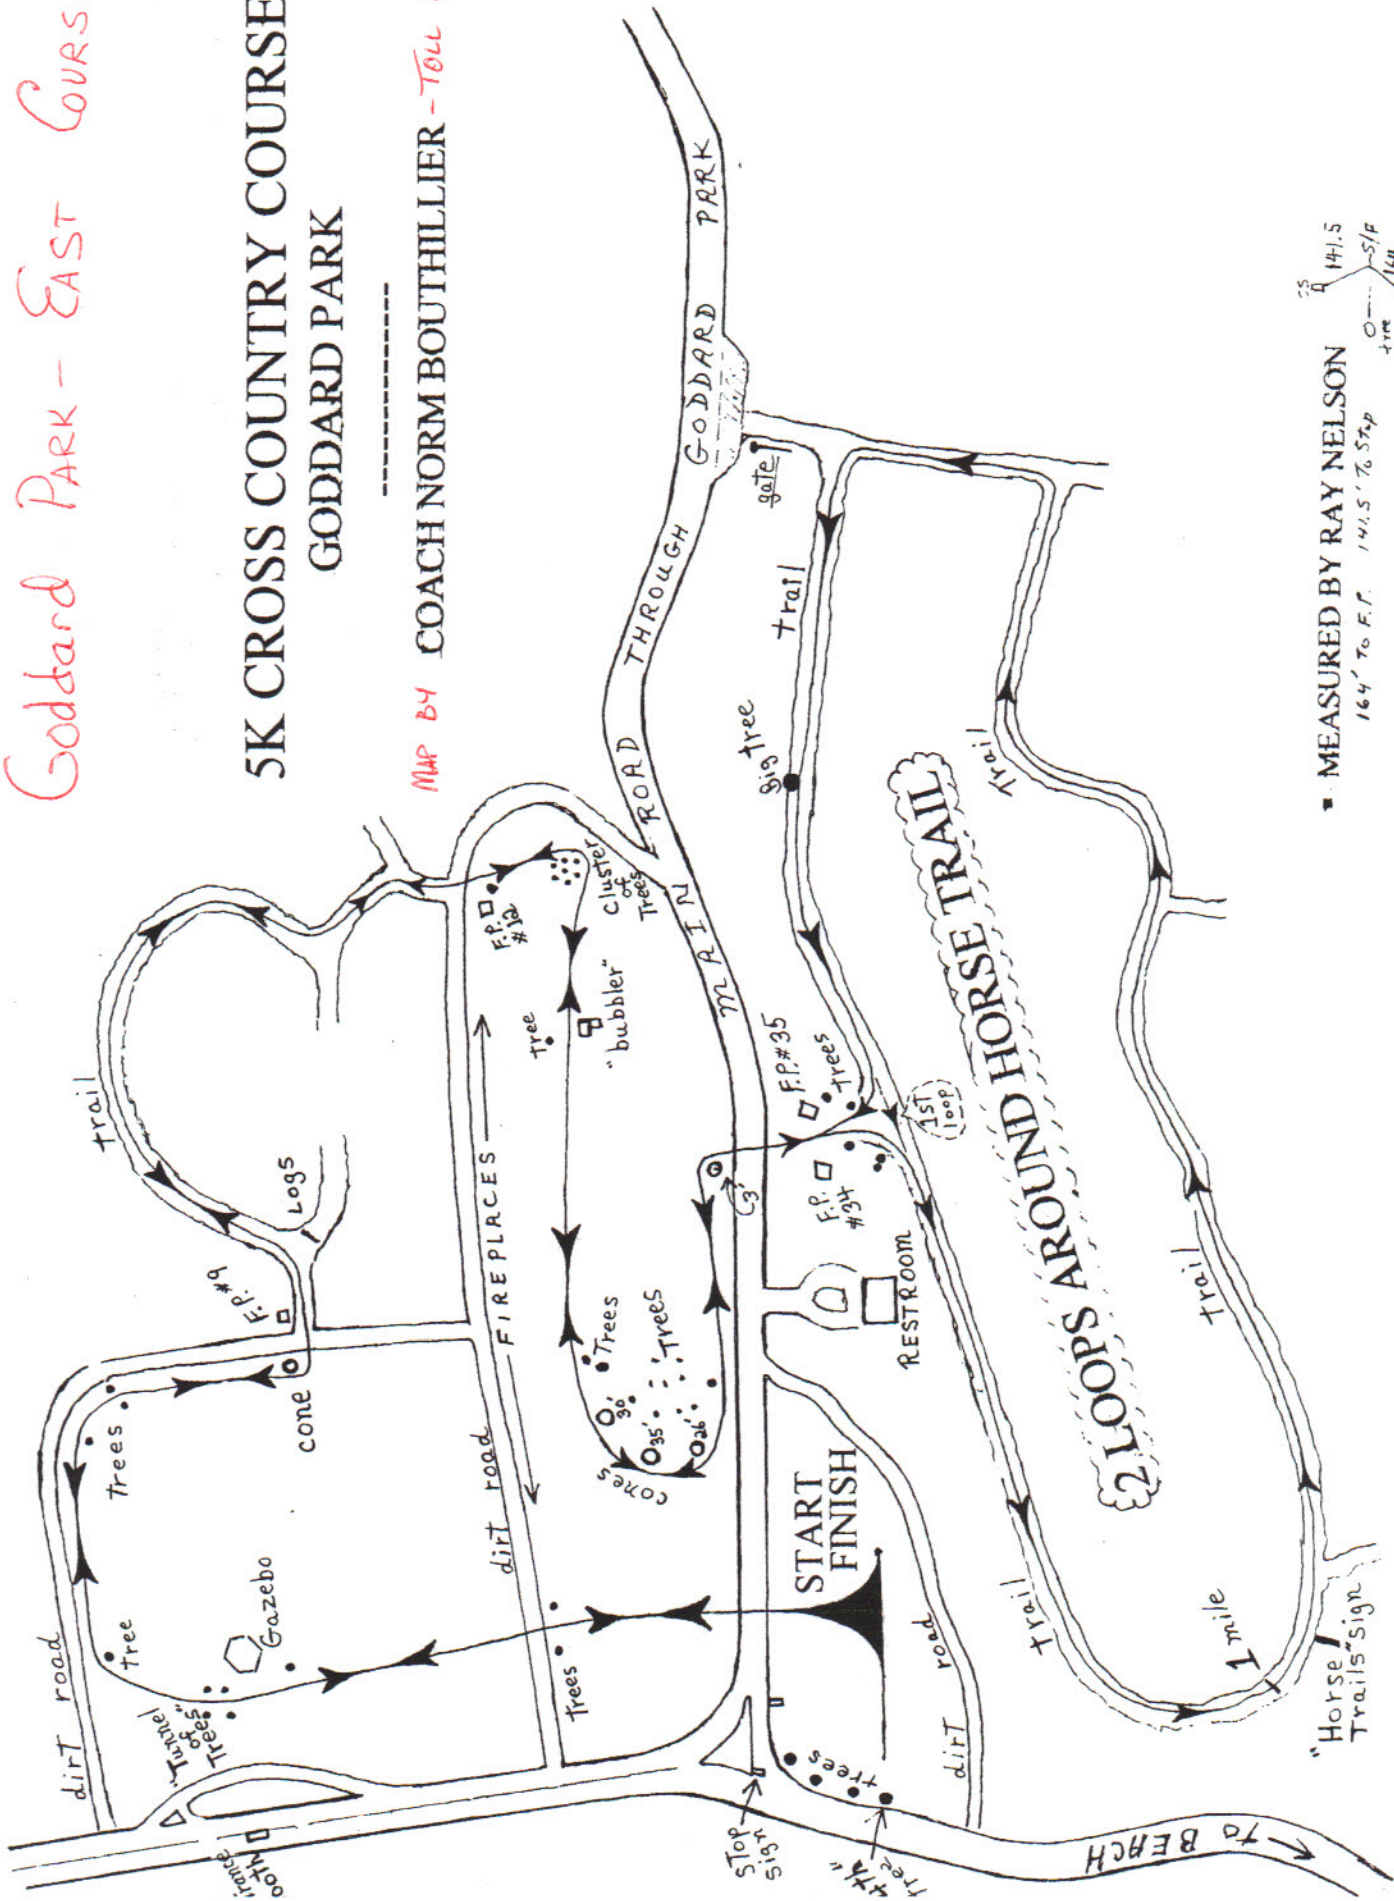

Goddard Park - East Course

5K CROSS COUNTRY COURSE GODDARD PARK

MAP BY COACH NORM BOUTHILLIER - TOLL GATE

MEASURED BY RAY NELSON
164' To F.P. 141.5' To Start
tree 164